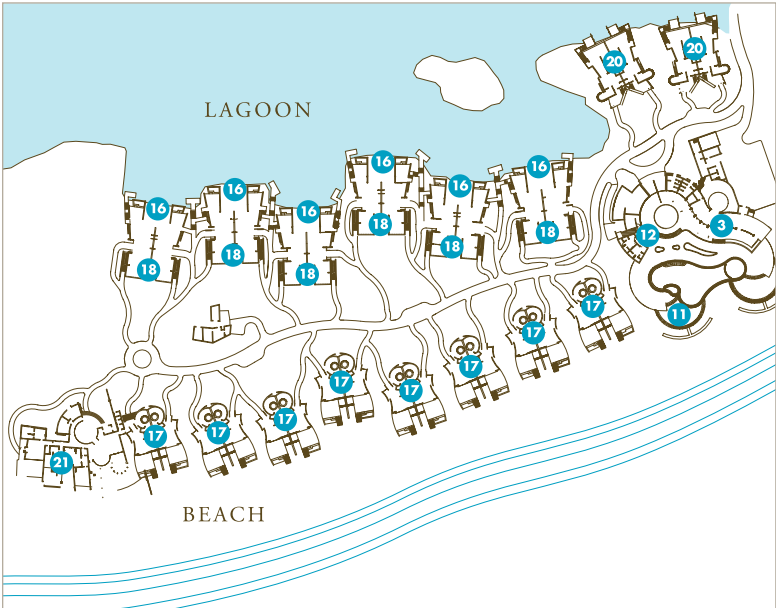

MANGROVE CORRIDOR

- 1 RECEPTION AREA
- 2 CASA DEL LAGO RESTAURANT
- 3 PUNTA BONITA RESTAURANT
- 4 AGAVE AZUL RAW BAR & TEQUILA LIBRARY
- 5 RESORT SHOPS
- 6 MEETING ROOMS
- 7 THE SPOT GAMES LOUNGE
- 8 FITNESS AREA
- 9 POOL – MAIN
- 10 POOL – SPA
- 11 POOL – INFINITY
- 12 CHILDREN’S ACTIVITIES CLUB
- 13 LAGOON SUITE
- 14 DELUXE LAGOON SUITE
- 15 DELUXE OVERWATER LAGOON SUITE
- 16 BEACHSIDE LAGOONVIEW SUITE
- 17 BEACHFRONT SUITE
- 18 BEACHSIDE OCEANVIEW SUITE
- 19 DELUXE SPA SUITE
- 20 DELUXE OCEANVIEW BEACH SUITE
- 21 PRESIDENTIAL OCEANFRONT SUITE
- 22 SPA ISLAND