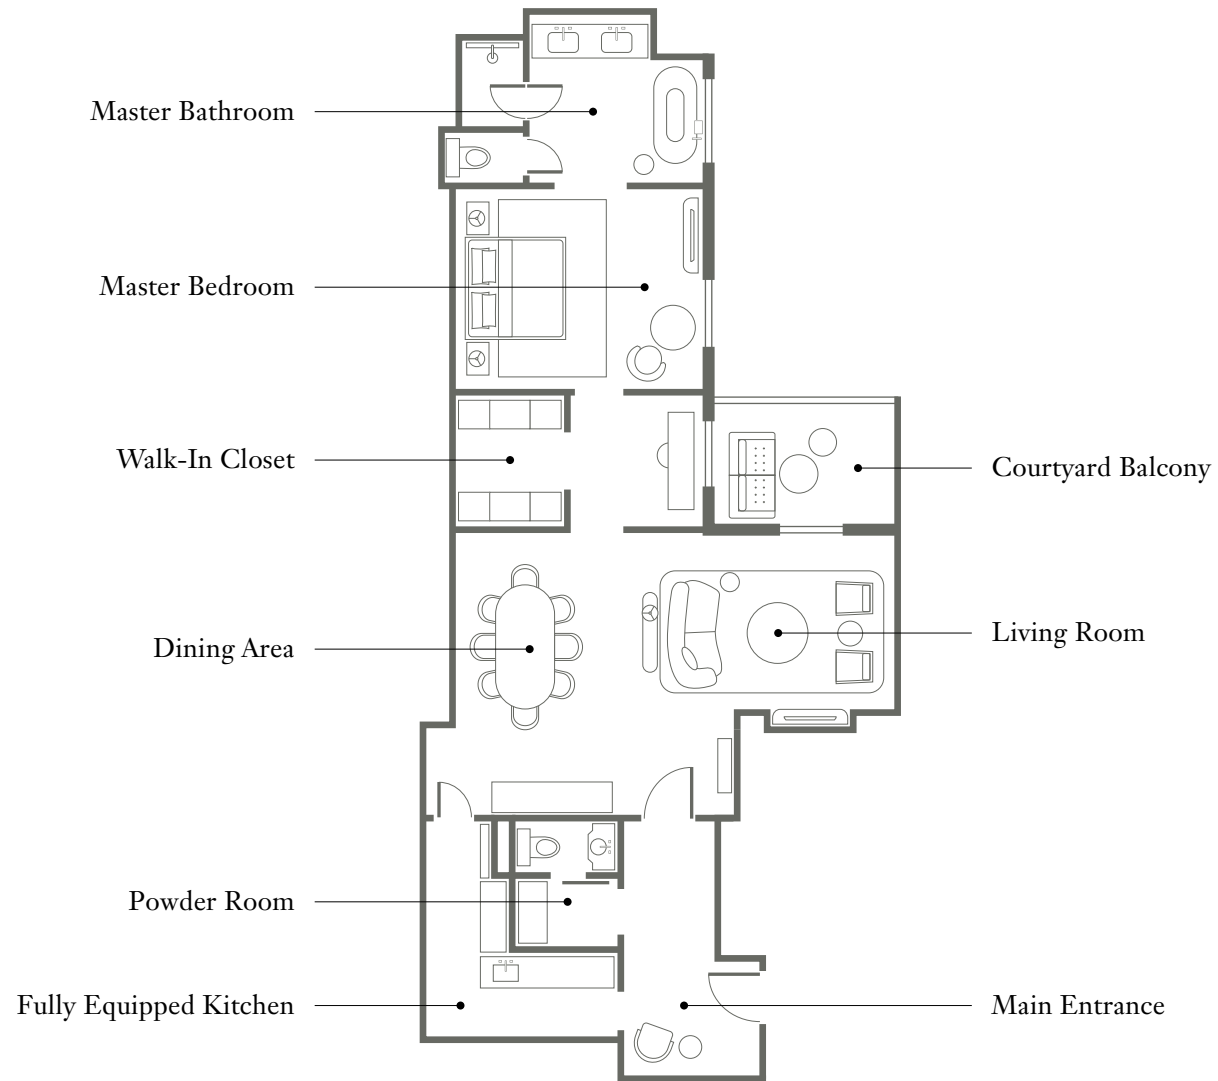

ROSEWOOD  
MUNICH

PRINZREGENT  
LUITPOLD HOUSE  
138 sq m / 1,485 sq ft  
4th Floor