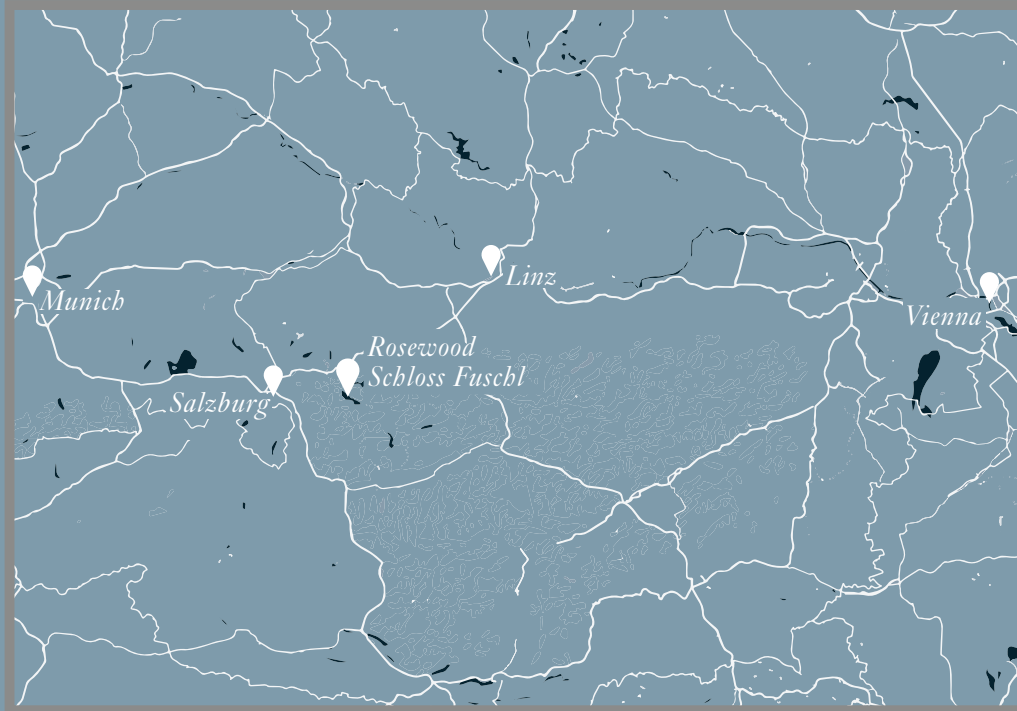

ROSEWOOD SCHLOSS FUSCHL

rosewoodhotels.com/en/schloss-fuschl-salzburg | schlossfuschl@rosewoodhotels.com

TEL: +1 888 767 3966

ROSEWOOD SALES OFFICES

NEW YORK	NEWYORK.GLOBALSALES@ROSEWOODHOTELS.COM
DALLAS	DALLAS.GLOBALSALES@ROSEWOODHOTELS.COM
LAS VEGAS	LASVEGAS.GLOBALSALES@ROSEWOODHOTELS.COM
LOS ANGELES	LOSANGELES.GLOBALSALES@ROSEWOODHOTELS.COM
MIAMI	MIAMI.GLOBALSALES@ROSEWOODHOTELS.COM
SAN FRANCISCO	SANFRANCISCO.GLOBALSALES@ROSEWOODHOTELS.COM
DUBAI	DUBAI.SALES@ROSEWOODHOTELS.COM
LONDON	LONDON.GLOBALSALES@ROSEWOODHOTELS.COM
HONG KONG SAR	HONGKONG.GLOBALSALES@ROSEWOODHOTELS.COM
BEIJING	BEIJING.GLOBALSALES@ROSEWOODHOTELS.COM
SHANGHAI	SHANGHAI.GLOBALSALES@ROSEWOODHOTELS.COM
SINGAPORE	SINGAPORE.GLOBALSALES@ROSEWOODHOTELS.COM

Rosewood Schloss Fuschl
Schloss Strasse 19
5322 Hof bei Salzburg
Austria