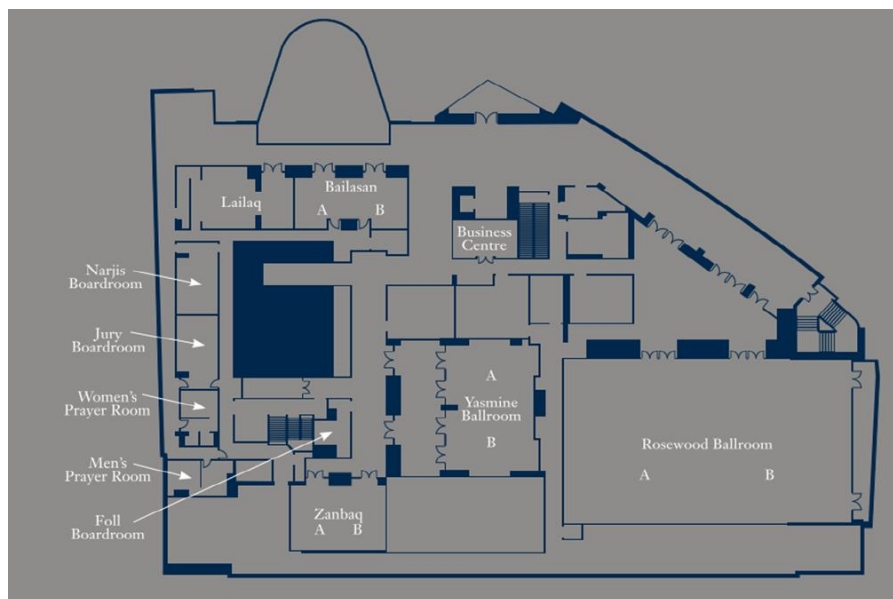

ROSEWOOD

Rosewood Abu Dhabi Capacity Chart

Name	Area Size (sq.m.)	Length (m)	Width (m)	Height (m)								
					Boardroom	U-shape	Hollow square	Classroom	Theater	Cabaret	Banquet	Cocktail
Rosewood Ballroom	968	24.5	39.5	5.5	-	212	-	386	1000	560	655	1040
Rosewood A	499	24.5	19	5.5	106	102	135	186	385	300	315	500
Rosewood B	502	24.5	20.5	5.5	114	110	143	200	415	260	340	540
Yasmine Ballroom	224	12	18.6	4.2	54	50	56	90	190	104	150	240
Yasmine A	112	12	9.3	4.2	27	25	30	45	95	52	75	120
Yasmine B	112	12	9.3	4.2	27	25	30	45	95	52	75	120
Zanbaq Meeting room	118	9.3	12.6	3.6	28	30	35	48	100	64	80	128
Zanbaq A	59	9.3	6.3	3.6	17	25	30	24	50	32	40	64
Zanbaq B	59	9.3	6.3	3.6	17	25	30	24	50	32	40	64
Bailasan Meeting room	100	6.5	15.6	3.7	36	30	30	40	84	50	68	110
Bailasan A	51	6.5	7.8	3.7	20	15	20	20	42	25	34	55
Bailasan B	51	6.5	7.8	3.7	20	15	20	20	42	25	34	55
Lailaq Boardroom *	59	10.3	5.7	3.7	16	-	-	16*	40*	16*	20*	20*
Narjis Boardroom *	59	10.3	5.7	4.1	12	-	-	16*	30*	12*	20*	15*
Jury Boardroom *	60	10.6	5.7	4.1	12	-	-	16*	30*	12*	20*	15*

Please note that even though some rooms has fix boardroom set ups, the table and chairs can be removed and replaced with a different set up, if needed. Additional charges will apply * Cabaret set up for 6 people per table **